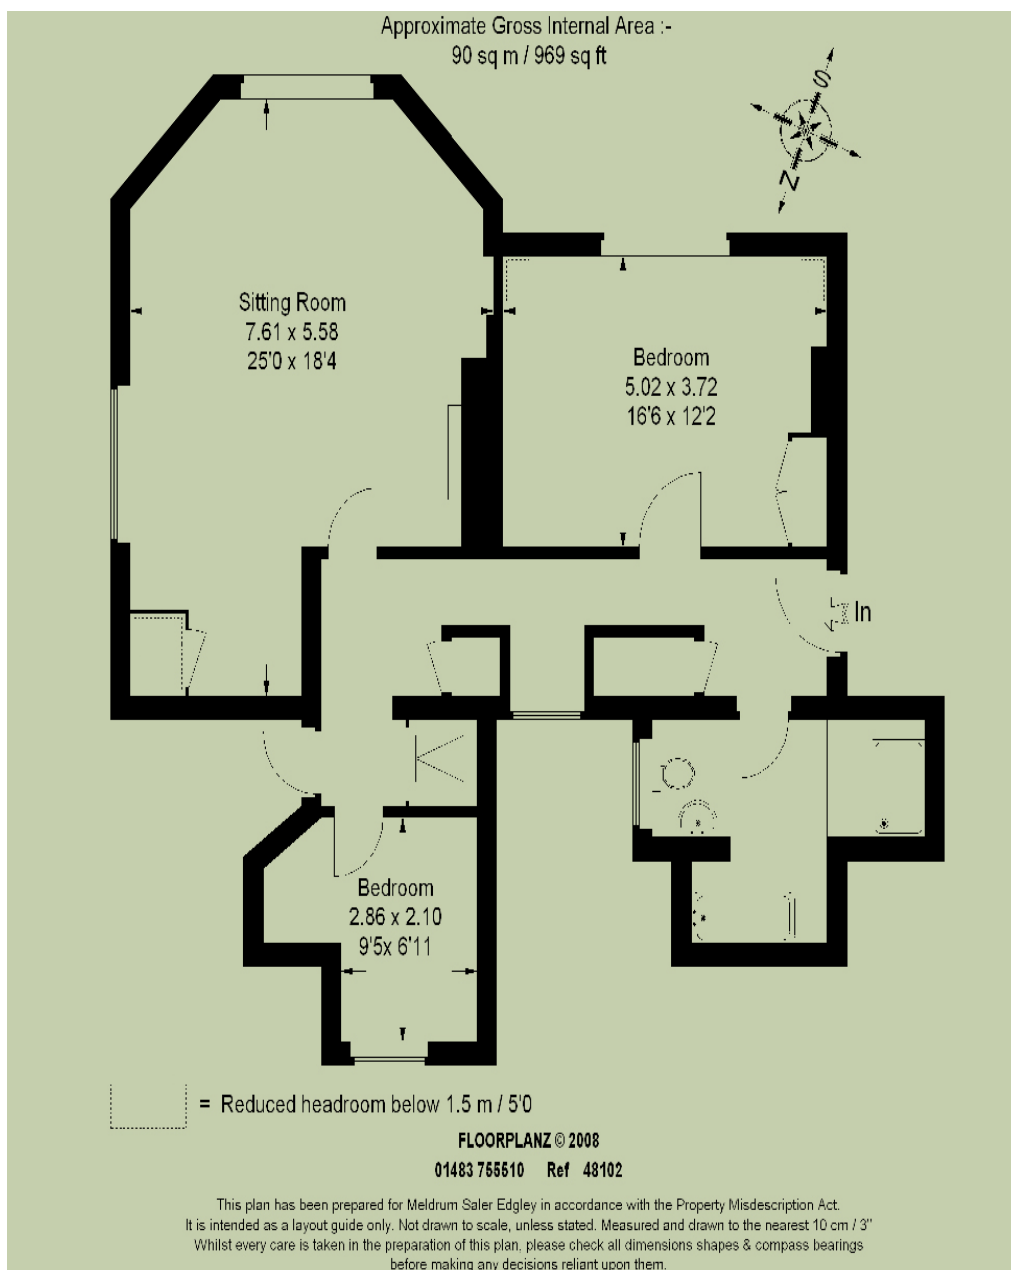

Birtley West Wing

Close Care Apartments

Currently Available: Lakeview Apartment

Lakeview is the largest of our West Wing apartments. This prestigious apartment is situated on the second floor of Birtley House and has spectacular views across the Birtley Parkland to the Surrey Hills beyond.

The spacious apartment comprises a double aspect sitting room, two bedrooms (bedroom 2 could be used as a study) and a large bathroom complete with bath and large walk-in shower. Lakeview also benefits from the use of a tea-making facility which is situated on the landing and is shared with the neighbouring apartment.

The second floor is serviced by a large, glazed lift which gives direct access to the Orangery Dining Room and the Drawing Room.

www.birtleyhouse.co.uk

P.T.O.

Birtley West Wing

Close Care Apartments

Lakeview Apartment